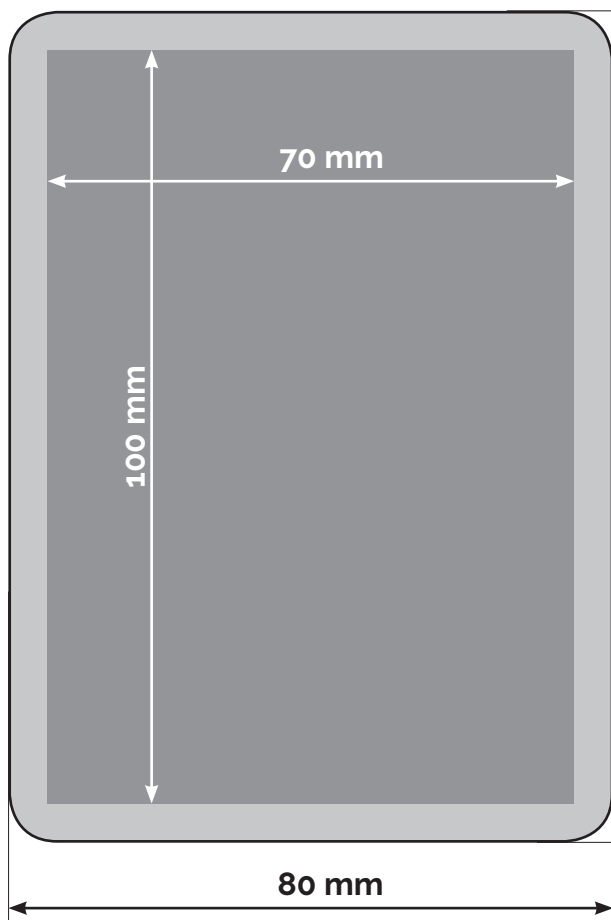

DEATHBIKE

PUNKHEAD

SPOKECARD GRAPHIC GUIDE

WHAT WE DO

HOW WE DO

50% grey area - visible
25% grey area - foil
black area - bleed
(cut down during production, graphix needed too)