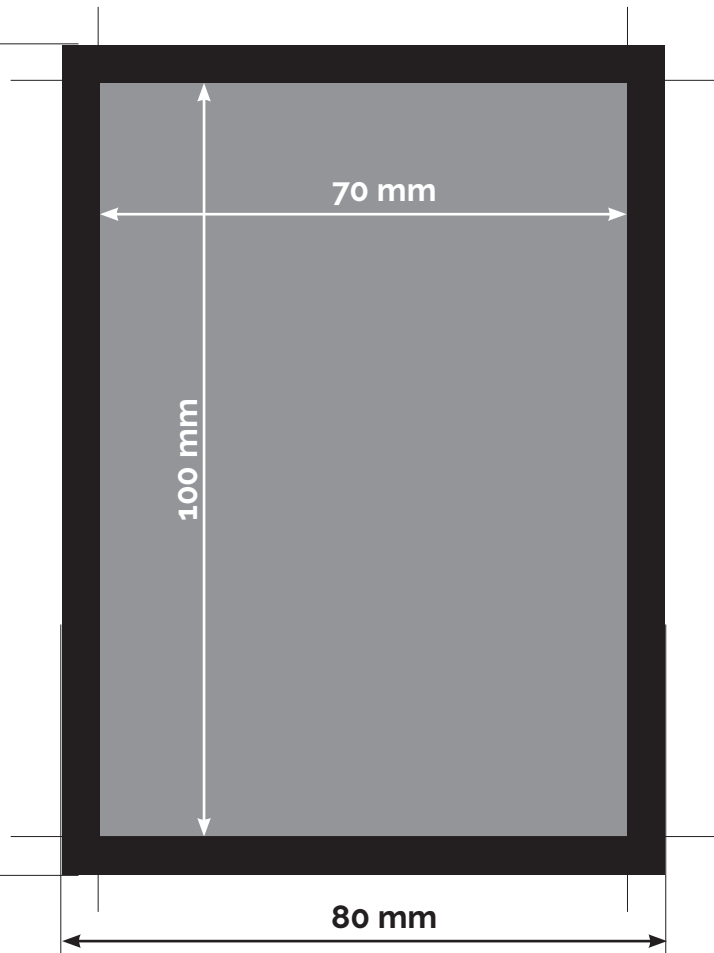

DEATHBIKE

PUNKHEAD

SPOKECARD GRAPHIC GUIDE

WHAT WE DO

HOW WE DO

50% grey area - visible
25% grey area - foil
black area - bleed
(cut down during production, graphix needed too)