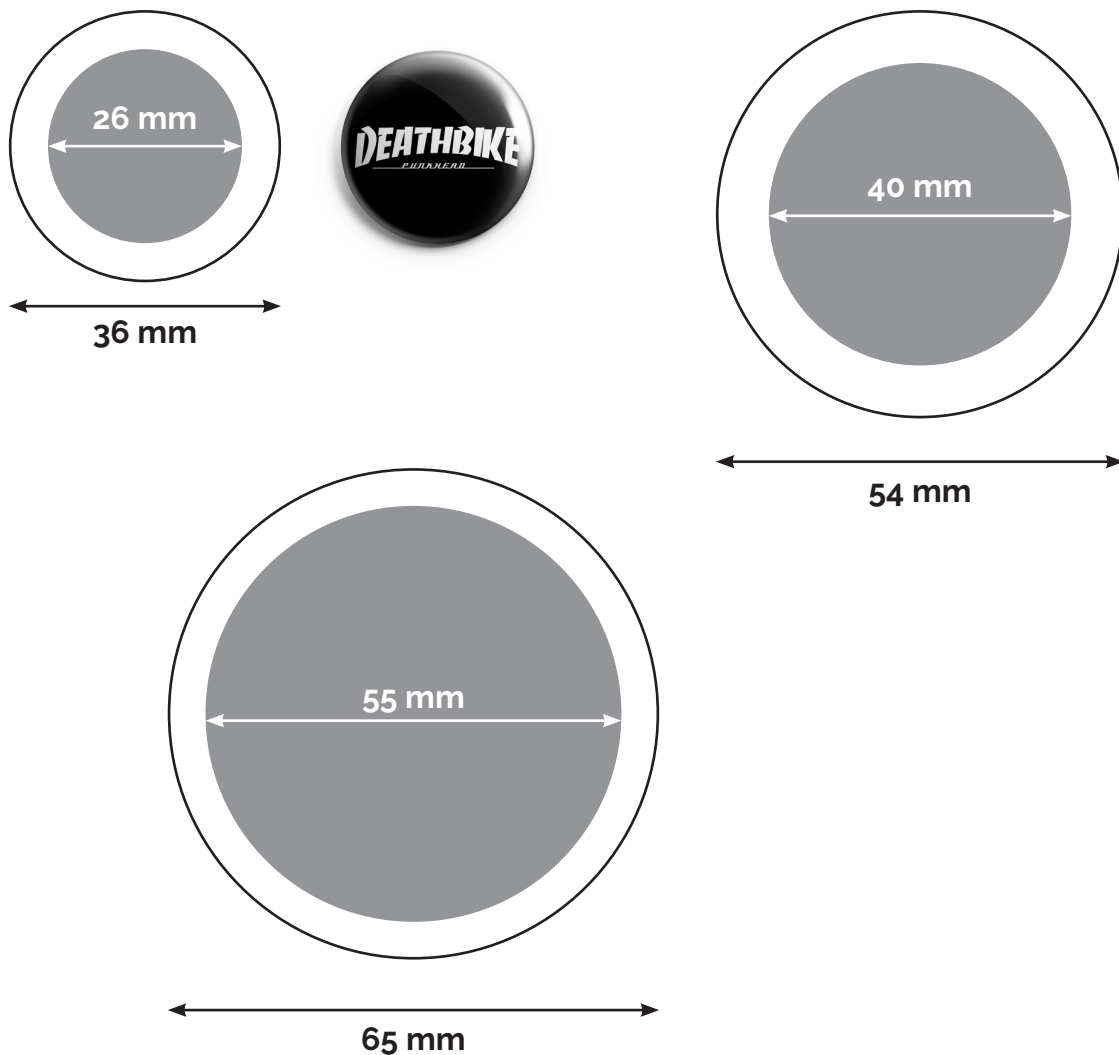

DEATHBIKE

PINKHEAD

GUIDE FOR BUTTON GRAPHIX

50% grey area - visible
white area - bleed
(semi-visible on sides, graphix needed too)